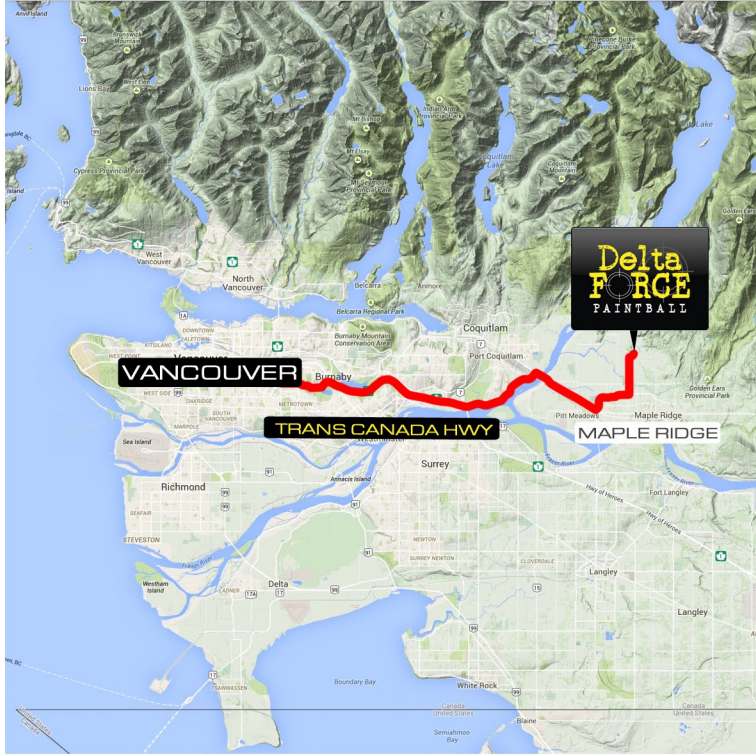

CUSTOMER DIRECTIONS MAPLE RIDGE

Please call 1-800-568-8909 if you are running late for your booking or require assistance with directions.

Directions to: 14448 224 St, Maple Ridge, BC V4R 2P8, Canada

By Car from Vancouver

1. Head east on Trans Canada Hwy (BC-1-E).
2. Take Exit 44 for United Blvd/British Columbia 7B E/ 7 E.
3. Keeping left continue toward and onto Mary Hill Bypass/BC-7B.
4. Keep left at the fork, follow signs for 7 East/Pitt Meadows/ Maple Ridge/Mission and merge onto Lougheed Hwy/BC-7 E.
5. Take the exit on the left towards Golden Ears Way.
6. Keep left at the fork, follow signs for Abernethy Connector.
7. Turn left onto Golden Ears Way.
8. Continue onto 128 Ave.
9. Turn left onto 216 St.
10. Take the 1st right onto 132 Ave.
11. Turn left onto 224 St and continue to end of road.
12. Turn right (after bridge) onto 144 Ave (Open only on game days).

Destination will be on the left.

Estimated Driving Time: 50 Mins